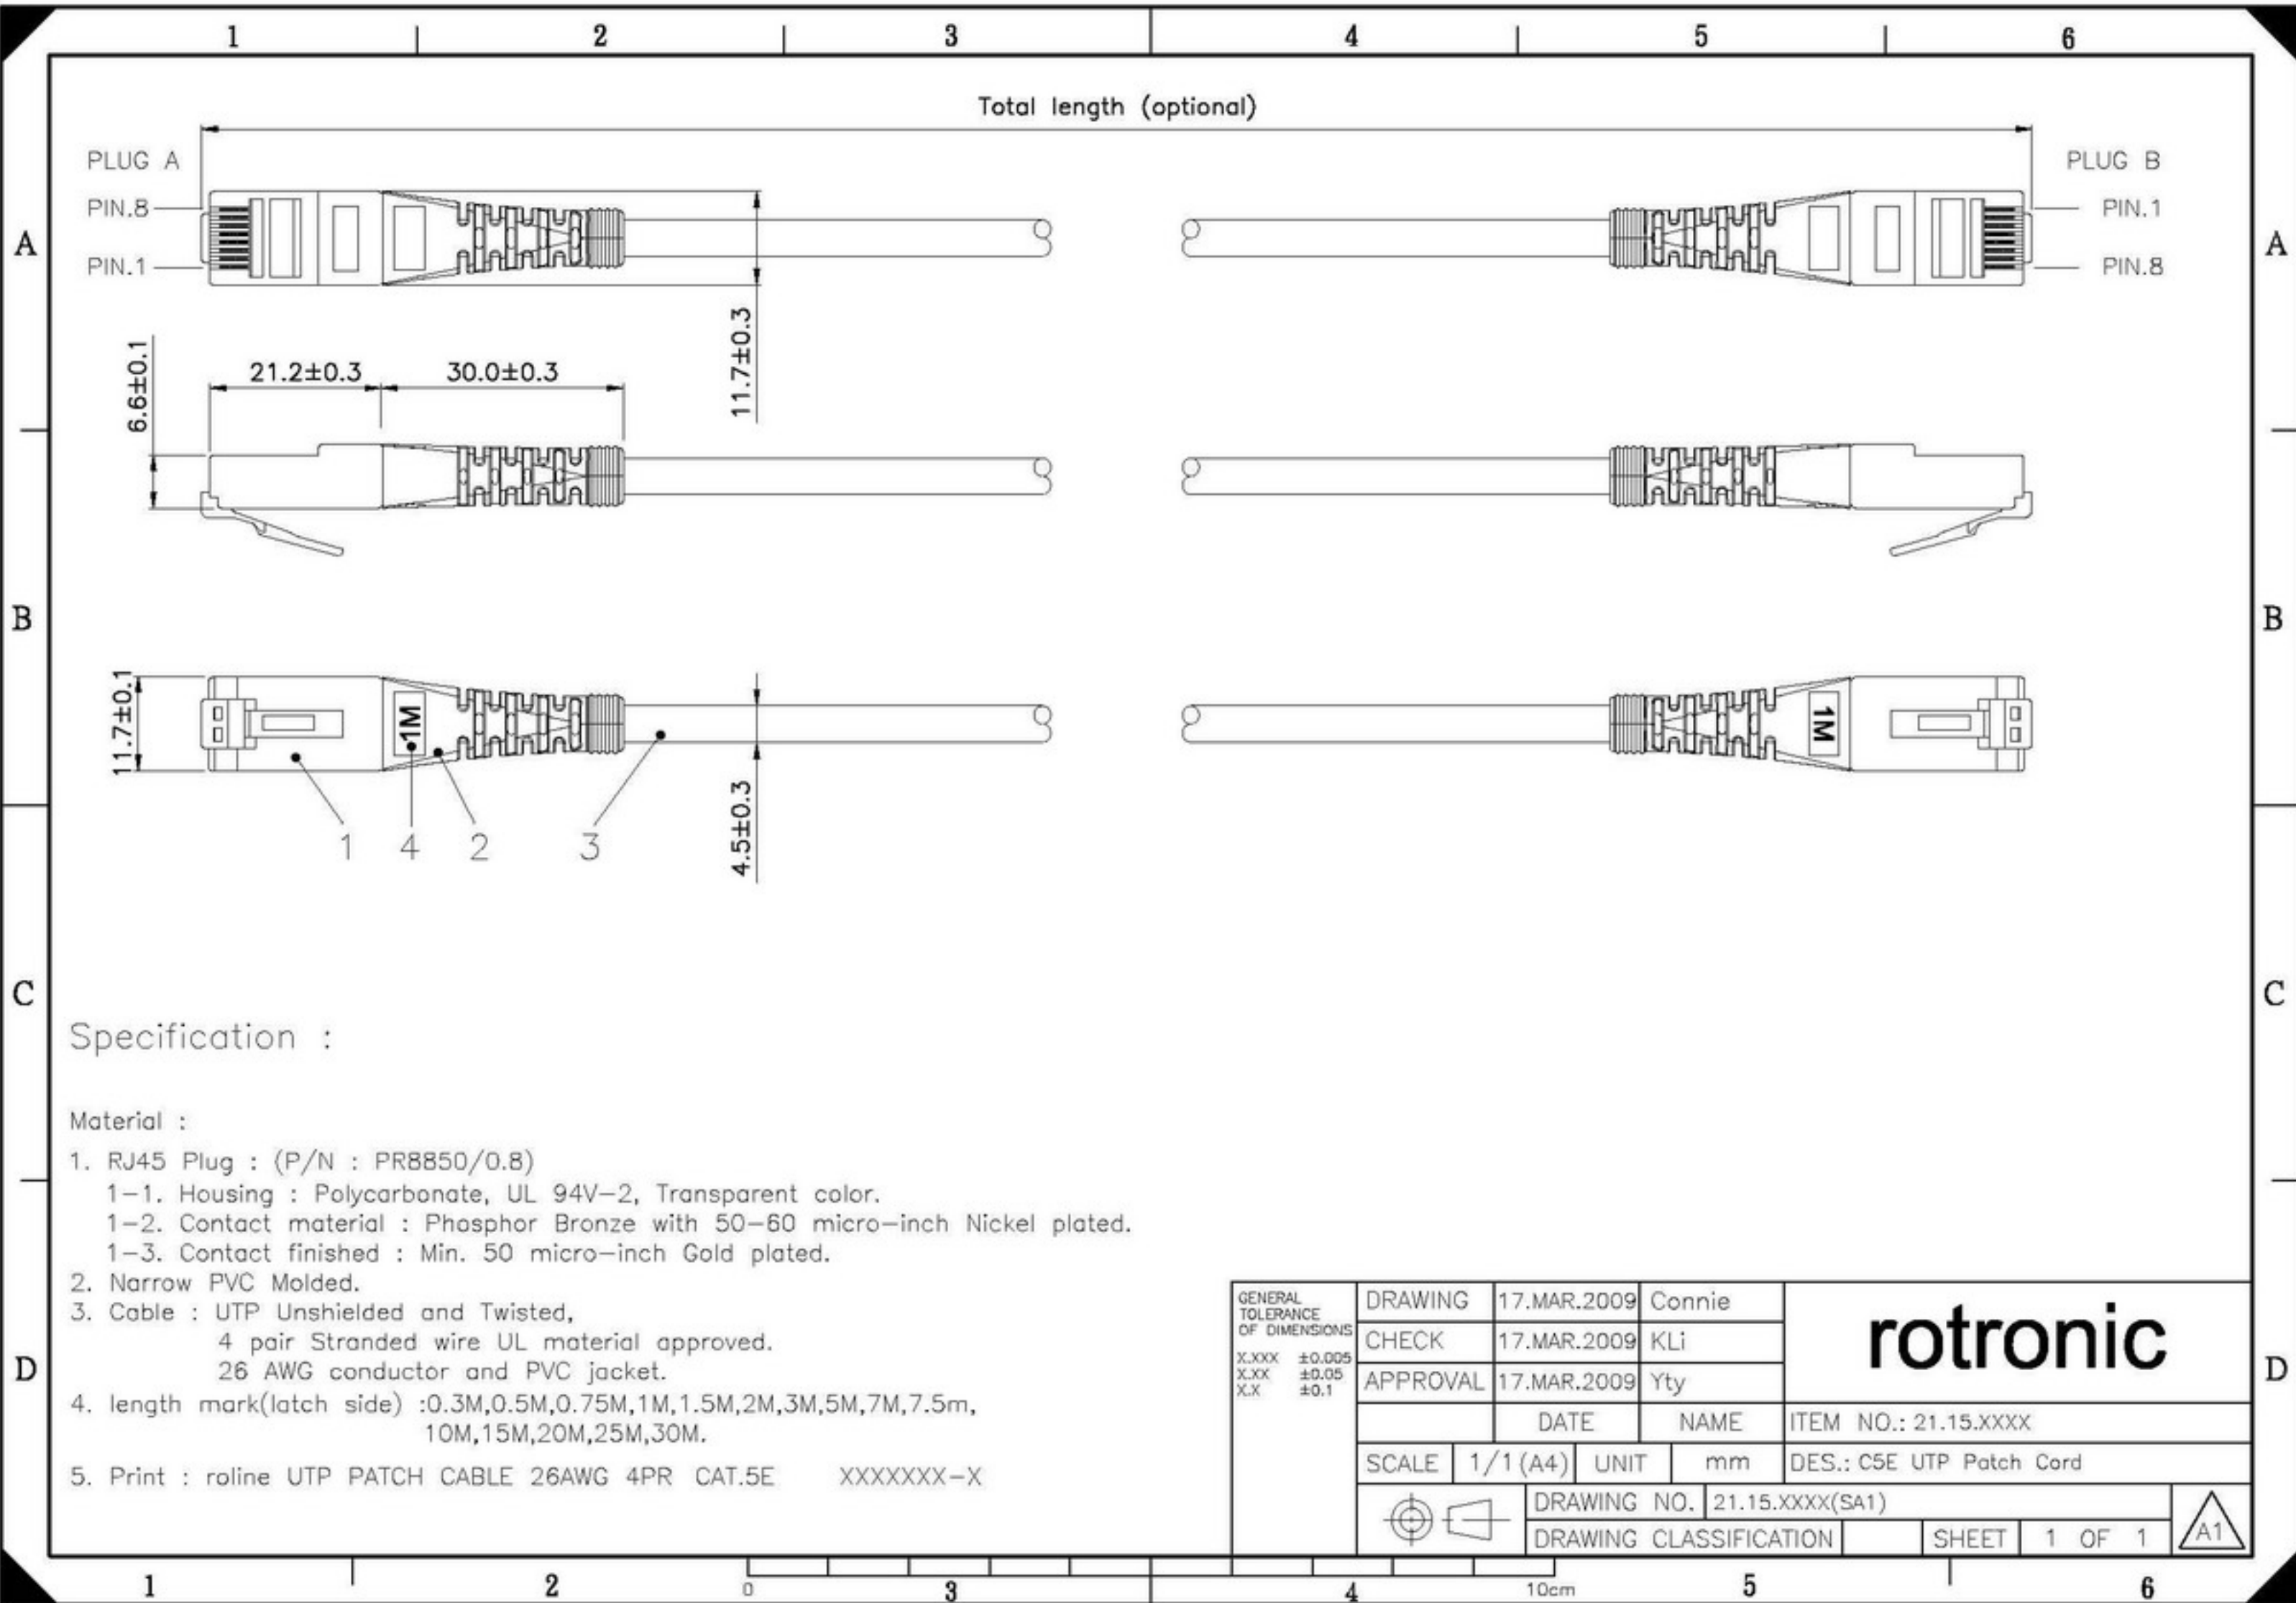

Datenblatt - Fiche technique - Data sheet

21.15.0563

ROLINE UTP-Patchkabel konf. Kat. 5e, grün, 5,0 m

Cordon ROLINE Cat.5e UTP confectionné, vert, 5,0 m

ROLINE UTP Patch Cord Cat.5e, green, 5.0 m

Specification :

Material :

1. RJ45 Plug : (P/N : PR8850/0.8)
 - 1-1. Housing : Polycarbonate, UL 94V-2, Transparent color.
 - 1-2. Contact material : Phosphor Bronze with 50-60 micro-inch Nickel plated.
 - 1-3. Contact finished : Min. 50 micro-inch Gold plated.
2. Narrow PVC Molded.
3. Cable : UTP Unshielded and Twisted,
 - 4 pair Stranded wire UL material approved.
 - 26 AWG conductor and PVC jacket.
4. length mark(latch side) :0.3M,0.5M,0.75M,1M,1.5M,2M,3M,5M,7M,7.5m, 10M,15M,20M,25M,30M.
5. Print : roline UTP PATCH CABLE 26AWG 4PR CAT.5E XXXXXX-X

GENERAL TOLERANCE OF DIMENSIONS X.XXX ±0.005 X.XX ±0.05 X.X ±0.1	DRAWING	17.MAR.2009	Connie	rotronic			
	CHECK	17.MAR.2009	KLi				
	APPROVAL	17.MAR.2009	Yty				
		DATE	NAME	ITEM NO.: 21.15.XXXX			
	SCALE 1/1 (A4)	UNIT mm	DES.: C5E UTP Patch Cord				
	DRAWING NO. 21.15.XXXX(SA1)		<table border="1" style="width: 100%;"> <tr> <td>SHEET</td> <td>1 OF 1</td> <td style="text-align: center;">A1</td> </tr> </table>		SHEET	1 OF 1	A1
SHEET	1 OF 1	A1					
	DRAWING CLASSIFICATION						